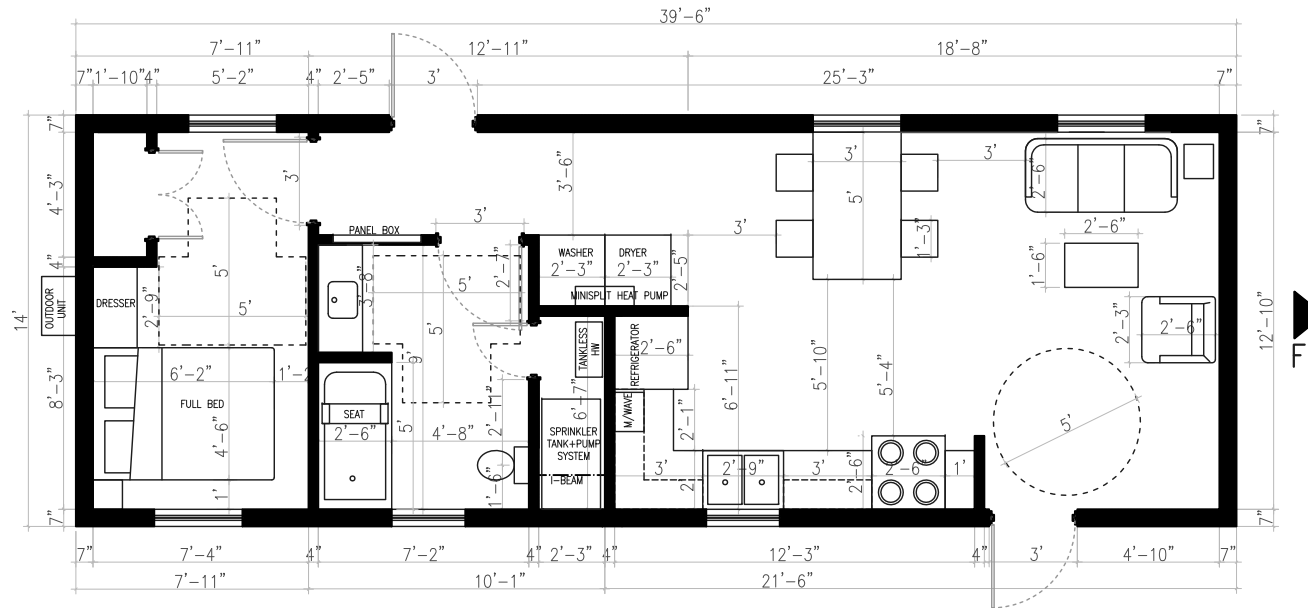

# Universal Floorplan Design for FEMA Disaster-Relief Housing

1-BEDROOM (ENHANCED) – SCHEMATIC LAYOUT